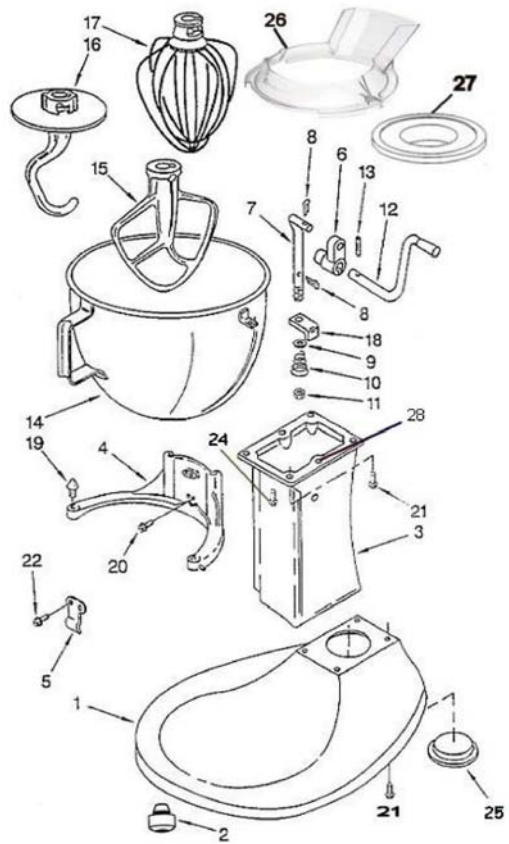

Base e accessori mod.KA5W
Base and tools mod.KA5W

Carcassa mod.KA5W
Housing mod.KA5W

**IMPASTATRICE PLANETARIA KITCHENAID MOD.KA5W
KITCHENAID ROTARY KNEADER MOD.KA5W**

**Carcassa
Housing**

Rif No	Codice Code	Caratteristiche Characteristics	Descrizione Description
1	KA240291-1		Carcassa Housing
2	KA3179300		Supporto Support
5	KA9706975	5KPM5EWH	Banda metallica Trim Band
5	KA9706977	5KPM50EWH	Banda metallica Trim Band
6	KA240493-2		Base Base
10	KA240148-4		Colonna Column
27	KA240354-3	5KPM5EWH	Copertura Covering
27	KA9701512	5KPM50EWH	Copertura Covering
28	KA3180499		Spina Pin
29	KA3180497		Spina Pin
33	KA240286-1		Coperchio Cover
55	KA240253-1	5KPM5EWH	Coperchio Cover
55	KA3179869	5KPM50EWH	Coperchio Cover