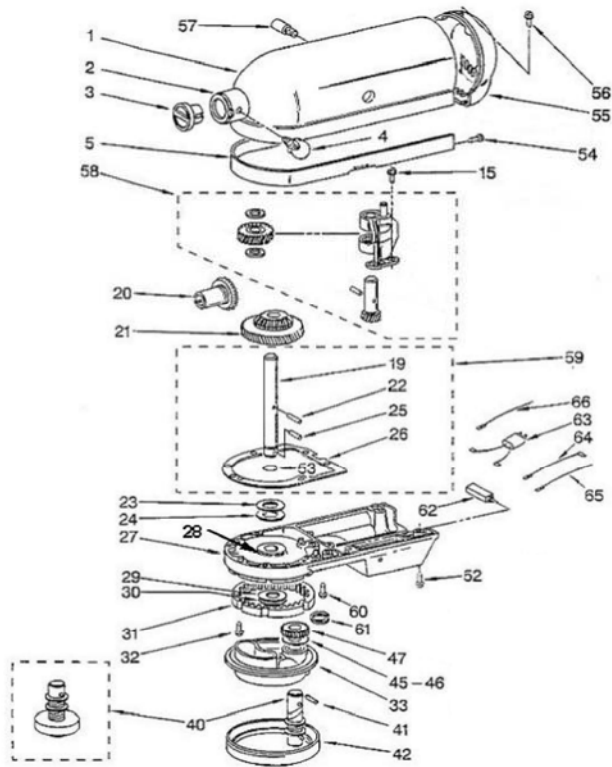

Trasmissione mod.KA5W
Transmission mod.KA5W