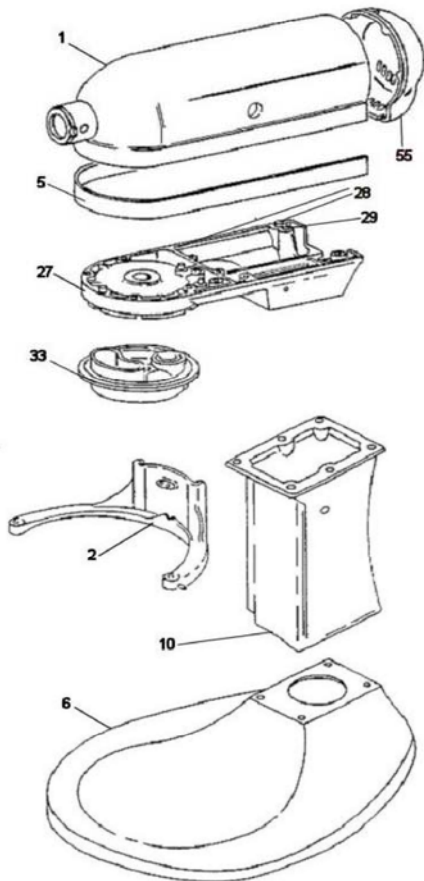

Base e accessori mod.KA5W
Base and tools mod.KA5W

Carcassa mod.KA5W
Housing mod.KA5W

**IMPASTATRICE PLANETARIA KITCHENAID MOD.KA5W
KITCHENAID ROTARY KNEADER MOD.KA5W**

**Carcassa
Housing**

Rif No	Codice Code	Caratteristiche Characteristics	Descrizione Description
1	KA240291-1		Carcassa Housing
2	KA3179300		Supporto Support
5	KA9706975	5KPM5EWH	Banda metallica Trim Band
5	KA9706977	5KPM50EWH	Banda metallica Trim Band
6	KA240493-2		Base Base
10	KA240148-4		Colonna Column
27	KA240354-3	5KPM5EWH	Copertura Covering
27	KA9701512	5KPM50EWH	Copertura Covering
28	KA3180499		Spina Pin
29	KA3180497		Spina Pin
33	KA240286-1		Coperchio Cover
55	KA240253-1	5KPM5EWH	Coperchio Cover
55	KA3179869	5KPM50EWH	Coperchio Cover

(*): fuori produzione / out of production

⊗ : ricambio consigliato / spare part suggested

**Base e accessori
Base and tools**

Rif No	Codice Code	Caratteristiche Characteristics	Descrizione Description
1	KA240493-2		Base Base
2	KA9703414		Piedino Foot
3	KA240148-4		Colonna Column
4	KA3179300		Supporto Support
5	KA3182857		Molla Spring
6	KA241764		Camma Cam
7	KA9085		Leva Lever
8	KA9704608		Spina Pin
9	KAWS00323		Rosetta Whasher
10	KA9237		Molla Spring
11	KANS03123		Dado Nut
12	KA9079		Maniglia Handle
13	KA9703442		Spina Pin
14	ACK5ASB		Pentola Pan
15	ACK5AB		Spatola Spatula
16	ACK5ADH		Uncino Hook
17	ACK5AWW		Frusta Whisk
18	KA240169		Staffa Bracket
19	KA240185		Perno Pivot
20	KA3400018		Vite Screw
21	KA240912		Vite Screw
22	KA3400024		Vite Screw
24	KA3182904		Vite Screw
25	KA243352		Tappo Tap
26	KAKPS2CL		Coperchio Cover
27	KAK5BC5N		Coperchio Cover
28	KA3180500		Spina Pin